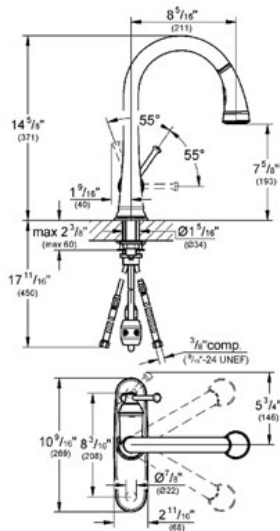

Dual spray pull down

- GROHE SilkMove®
- GROHE QuickFix® rapid installation system
- Single hole installation
- Swivel Spout
- Swivel area 360°
- Non-return valve
- Locking dual spray control - switches back and forth between regular flow and SpeedClean shower jet
- SpeedClean anti-lime system
- Max Flow Rate 1.75 gpm (6.6 L/min)
- 7 5/8" Aerator Height
- 14 5/8" faucet height
- 360° Ball-joint on hose for flexible handling of spray head
- Includes 10" escutcheon
- single lever handle
- Weight operated pull back mechanism for hose
- Stainless steel braided hose
- Stainless steel braided supply lines