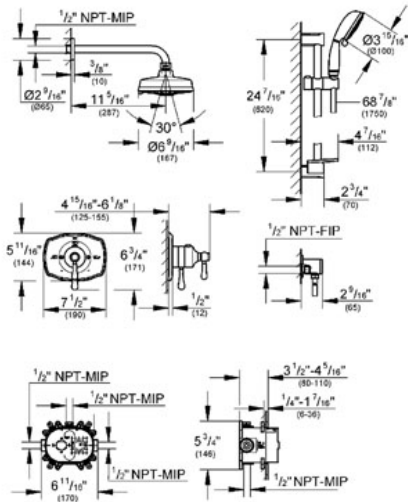

Thermostat valve

- Shower combination
 - Consisting of:
 - Rainshower™ Rustic 160 shower head - 4 spray, 2.5 gpm (27 130)
 - Rainshower™ 12" shower arm (28 577)
 - GrohFlex® THM Authentic dual function (19 825)
 - New Tempesta® Rustic 100 shower set - 4 spray, 2.5 gpm (27 609)
 - Relaxa® wall union (28 672 000 / 28 627 EN0)
- Requires GrohFlex® Universal Rough-In Box (35 026)