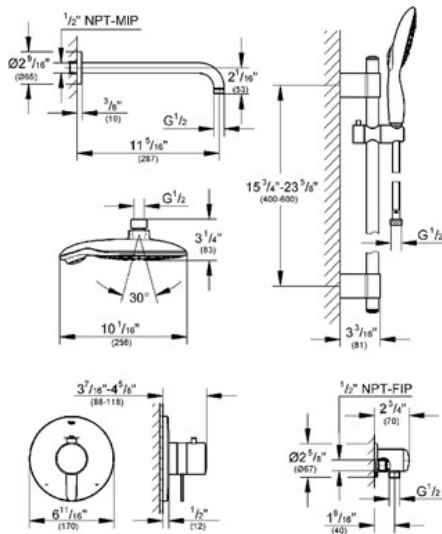

GROHFLEX SHOWER SET

Thermostat valve

35052

Pure Freude an Wasser

GROHE America, Inc | 200 North Gary Avenue, Suite G, Roselle, IL 60172
Phone: +1 (800) 444-7643 | Fax: +1 (800) 225-2778 | us-customerservice@grohe.com

Thermostat valve

Cosmopolitan THM

- Shower combination
 - Consisting of:
 - Power&Soul® shower head (27 767)
 - Rainshower™ 12" shower arm (28 577)
 - GroFlex® shower/hand shower THM trim & valve (19 878)
 - Power&Soul® shower set (27 736)
 - Relaxa® wall union (28 672 000 / 28 627 EN0)
- Requires GroFlex® Universal Rough-In Box (35 026)

Color:

- 35052 000 chrome