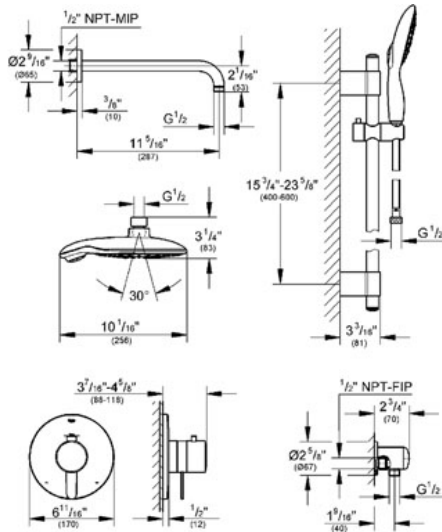

GROHFLEX SHOWER SET

Thermostat valve

MODEL # 35052

Pure Freude an Wasser

GROHE America, Inc | 200 North Gary Avenue, Suite G, Roselle, IL 60172
 Phone: +1 (800) 444-7643 | Fax: +1 (800) 225-2778 | us-customerservice@grohe.com

Product Description:

Thermostat valve

Standard Specification:

Cosmopolitan THM

- Shower combination
 - Consisting of:
 - Power&Soul® shower head (27 767)
 - Rainshower™ 12" shower arm (28 577)
 - GroFlex® shower/hand shower THM trim & valve (19 878)
 - Power&Soul® shower set (27 736)
 - Relaxa® wall union (28 672 000 / 28 627 EN0)
- Requires GroFlex® Universal Rough-In Box (35 026)

Applicable Codes & Standards:

- Energy Policy Act of 1992
- ASME A112.18.1/CSA B125.1

Color:

- 35052 000 chrome