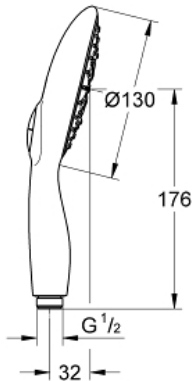

# POWER&SOUL 130 Hand Shower

MODEL # 27962000

Pure Freude  
an Wasser

**GROHE**

## Product Description: POWER&SOUL 130 Hand Shower