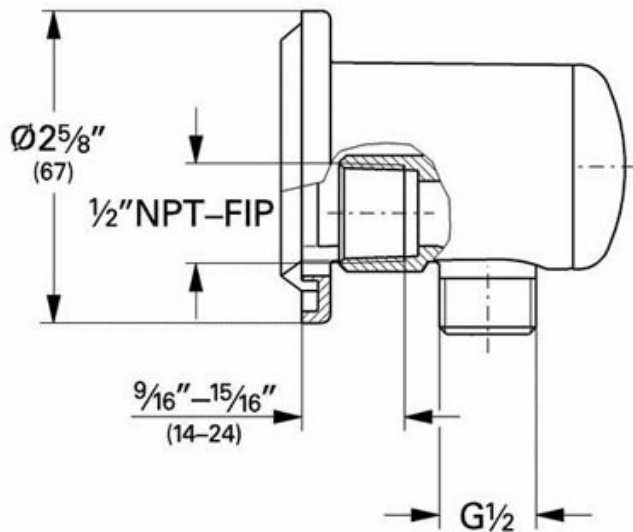

Available Finishes

000 Starlight® Chrome