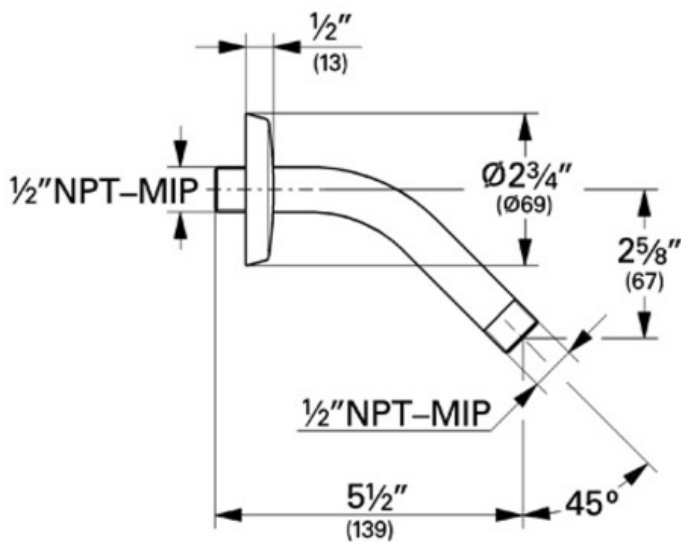

Available Finishes

000 Starlight® Chrome
EN0 Infinity Brushed Nickel