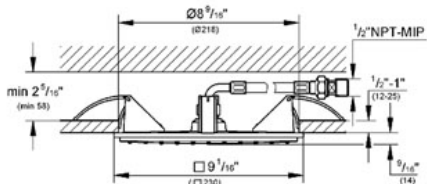

Product Description:

Head shower 1 spray

Standard Specification:

- GROHE StarLight® finish
- GROHE DreamSpray® perfect spray pattern
- GROHE EcoJoy® 2.4 g flow limiter
- SpeedClean anti-lime system
- Suitable for instantaneous heater
- Metal
- Rain spray
- Connection thread 1/2" NPT
- Female thread