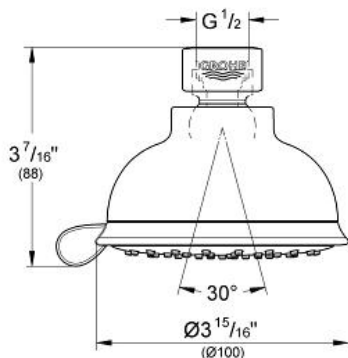

## Product Description: Shower Head 2 sprays

### Standard Specification:

- 2 adjustable spray patterns: GROHE Rain O<sup>2</sup>, Rain
- Rotating ball joint  $\pm 15^\circ$
- GROHE EcoJoy 6.6 l/min flow limiter
- GROHE DreamSpray perfect spray pattern
- GROHE StarLight chrome finish
- SpeedClean<sup>®</sup> anti-lime system
- Inner WaterGuide for a longer life
- Suitable for instantaneous heater
- Max Flow Rate: 1.75 gpm (6.6 L/min)
- Min. recommended pressure: 15 psi