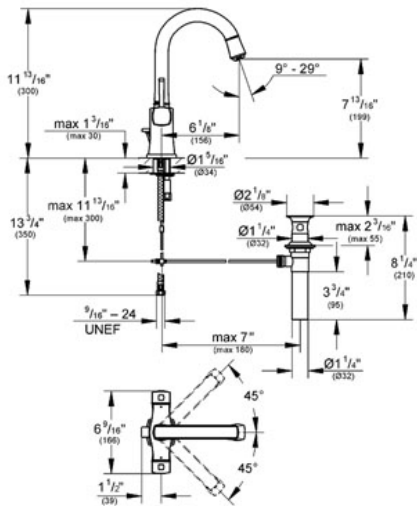

GRANDERA  
Two-handle basin mixer, 1/2"  
L-Size  
MODEL # 21108

GROHE America, Inc | 200 North Gary Avenue, Suite G, Roselle, IL 60172  
Phone: +1 (800) 444-7643 | Fax: +1 (800) 225-2778 | us-customerservice@grohe.com

Pure Freude an Wasser

**Product Description:**  
Two-handle basin mixer, 1/2"  
L-Size

**Standard Specification:**

- GROHE StarLight® finish
- GROHE EcoJoy® technology for less water and perfect flow
- GROHE AquaGuide® adjustable aerator 5.7 l/min
- Single hole installation
- Valves hot/cold with 1/2" cartridge (90°)
- Swivel Spout
- 1 1/4" pop-up waste set
- Stainless Steel Braided Flexible Supplies
- Max Flow Rate 1.5 gpm (5.7 L/min)

**Applicable Codes & Standards:**

- Energy Policy Act of 1992
- NSF 61
- ASME A112.18.1/CSA B125.1
- US Federal and State material regulations
- ICC/ANSI A117.1

**Color:**

- 21108 000 chrome
- 21108 EN0 Brushed Nickel