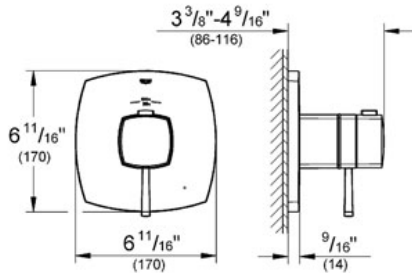

GRANDERA

Single function thermostatic trim with control module

MODEL # 19935

GROHE America, Inc | 200 North Gary Avenue, Suite G, Roselle, IL 60172
 Phone: +1 (800) 444-7643 | Fax: +1 (800) 225-2778 | us-customerservice@grohe.com

Pure Freude an Wasser

Product Description:

Single function thermostatic trim with control module

Standard Specification:

- GROHE SilkMove®
- GROHE StarLight® finish
- GROHE TurboStat® technology
- For use with GrohFlex™ universal rough-In box 35 026 000 sold separately
- For shower only or shower/tub with diverter applications
- Integrated volume control
- Integrated bypass option when used with diverter tub spout
- 6.3 gpm at 45 psi