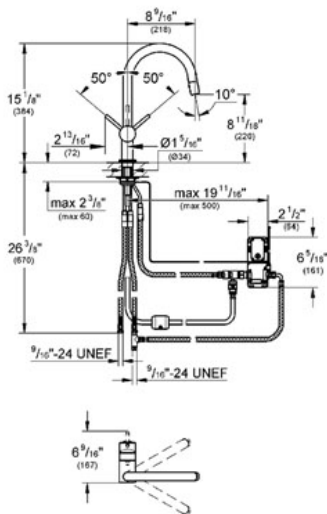

Pure Freude an Wasser

Product Description:

Pull-Down kitchen faucet with touch technology

Standard Specification:

- GROHE StarLight® finish
- GROHE SilkMove® ceramic cartridge
- Touch: activation of cold water via skin contact
- SpeedClean anti-lime system
- Single hole installation
- 6 V lithium-battery supply (type CR-P2)
- CE approved
- Indication of battery status by different Impulses
- Safety shutdown circuit
- Solenoid valve
- Automatic safety stop after 60 sec.(factory set)
- Type of protection IP 44
- C-spout
- Adjustable flow rate limiter
- Swivel Spout
- Swivel area 360°
- With extractable dual spray
- Automatic returning
- Integrated non-return valve
- Locking Push Button Control - to switch from regular flow to spray
- Automatic return to aerator
- Stainless Steel Braided Flexible Supplies
- Quick installation system
- Variable Handle Positioning
- Projection 8 9/16"
- Protected against backflow
- Max Flow Rate 1.75 gpm (6.6 L/min)