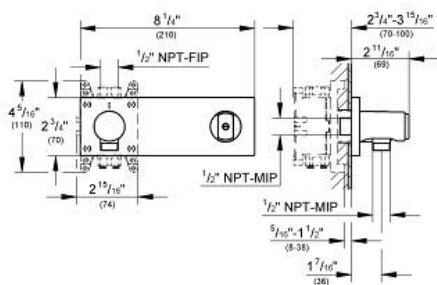

GROHTHERM F Wall Union with Intergrated Hand Shower Holder

MODEL # 27621000

Pure Freude
an Wasser

GROHE

Product Description:
GROHTHERM F
Wall Union with Intergrated Hand Shower Holder

Standard Specification:

- Vertical or horizontal installation
- 1/2" shower outlet
- Hand shower and shower hose sold separately
- Protected against backflow

Applicable Codes & Standards:

- Energy Policy Act of 1992
- ASME A112.18.1/CSA B125.1