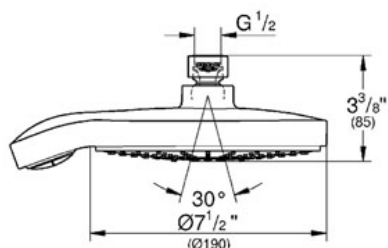

# POWER&SOUL® COSMOPOLITAN 190

MODEL # 27765

*Pure Freude an Wasser*

GROHE America, Inc | 200 North Gary Avenue, Suite G, Roselle, IL 60172  
Phone: +1 (800) 444-7643 | Fax: +1 (800) 225-2778 | us-customerservice@grohe.com