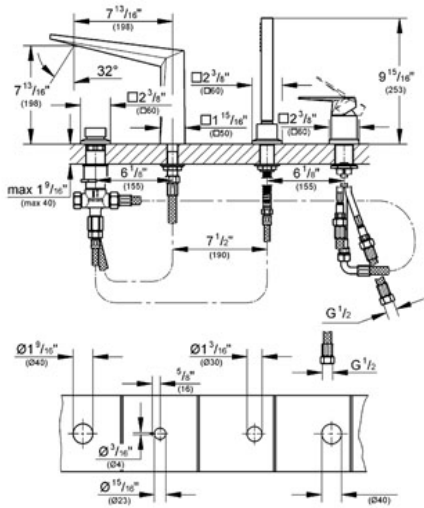

ALLURE BRILLIANT Four-hole Single-lever Bath Combination

MODEL # 19787

GROHE America, Inc | 200 North Gary Avenue, Suite G, Roselle, IL 60172
Phone: +1 (800) 444-7643 | Fax: +1 (800) 225-2778 | us-customerservice@grohe.com

Pure Freude an Wasser

Product Description: Four-hole Single-lever Bath Combination

Standard Specification:

- GROHE StarLight® finish
- GROHE SilkMove® ceramic cartridge
- Pre-assembled spout mounting
- OHM operating element
- Bath spout with integrated flow control
- Diverter bath/shower
- Hand shower Euphoria Cube+
- 79" metal shower hose
- Stainless Steel Braided Flexible Supplies
- Connection for shower hose
- Protected against backflow

Applicable Codes & Standards:

- Energy Policy Act of 1992
- ASME A112.18.1/CSA B125.1

Color:

□ 19787 000 chrome