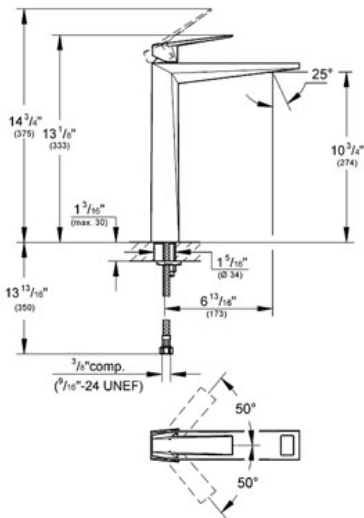

## Deck mount vessel XL-Size

MODEL # 23115

GROHE America, Inc | 200 North Gary Avenue, Suite G, Roselle, IL 60172  
Phone: +1 (800) 444-7643 | Fax: +1 (800) 225-2778 | us-customerservice@grohe.com

Pure Freude an Wasser

**Product Description:**  
Deck mount vessel  
XL-Size

**Standard Specification:**

- GROHE StarLight® finish
- GROHE SilkMove® ceramic cartridge
- GROHE EcoJoy® technology for less water and perfect flow
- GROHE QuickFix® rapid installation system
- GROHE WaterCare® technology -1.5 gpm
- For free-standing bath sinks
- Temperature limiter
- Stainless Steel Braided Flexible Supplies
- Smooth body
- Spout with integrated flow control