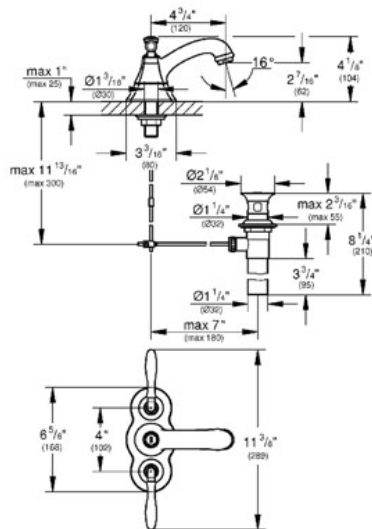

SEABURY
4" Lavatory Centerset
MODEL # 20312

Pure Freude an Wasser

GROHE America, Inc | 200 North Gary Avenue, Suite G, Roselle, IL 60172
Phone: +1 (800) 444-7643 | Fax: +1 (800) 225-2778 | us-customerservice@grohe.com

Product Description:
4" Lavatory Centerset

Standard Specification:

- GROHE SilkMove® Ceramic Cartridges
- GROHE WaterCare™
- GROHE EcoJoy® technology for less water and perfect flow
- 4 1/8" Faucet Height
- 4 3/4" Spout Reach
- 2 7/16" Aerator Height
- Solid brass construction
- Metal Lever Handles
- Max Flow Rate 1.5 gpm (5.7 L/min)

Applicable Codes & Standards:

- Energy Policy Act of 1992
- NSF 61
- ASME A112.18.1/CSA B125.1
- US Federal and State material regulations
- EPA WaterSense®
- ICC/ANSI A117.1

Color:

- 20312 EN0 Brushed Nickel
- 20312 000 chrome