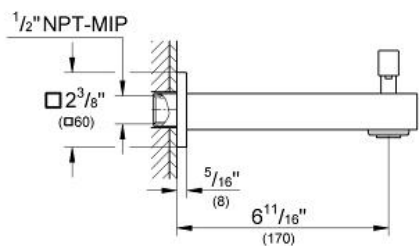

EUROCUBE
Tub Spout
MODEL # 13307000

Pure Freude
an Wasser

GROHE

ADA

Product Description:
EUROCUBE
Tub Spout

Standard Specification:

- Wall mount
- GROHE StarLight chrome finish
- Flow control
- Automatic diverter: bath/shower
- 1/2" NPT Female thread
- 6 11/16" (170 mm) spout reach
- Max FLOW Rate 6.9 gpm at 45 psi (26.1 L/min), 2.5 gpm (9.5 L/min) for Shower Hand

Applicable Codes & Standards:

- Energy Policy Act of 1992
- ASME A112.18.1/CSA B125.1
- US Federal and State material regulations
- ICC/ANSI A117.1

Color:

- 13307000 StarLight Chrome