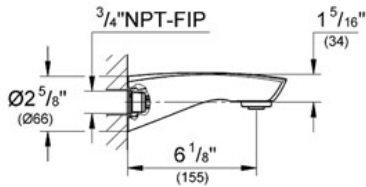

**Product Description:**  
Tub Spout  
Bath Spout 6"

**Standard Specification:**

- GROHE StarLight® finish
- Wall mount
- 3/4" connection thread
- Projection 6 1/8"

**Applicable Codes & Standards:**

- Energy Policy Act of 1992
- ASME A112.18.1/CSA B125.1