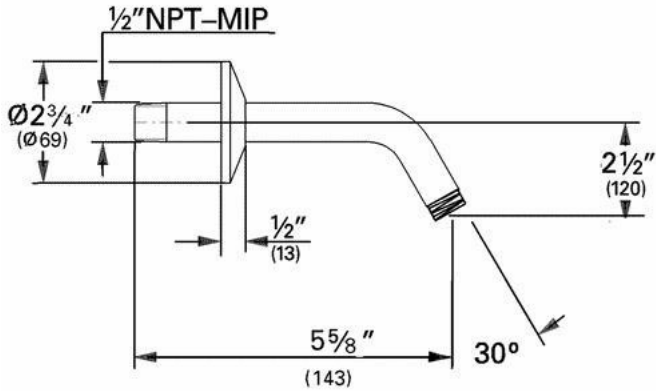

19 311 Pressure Balance Valve trim

Description

Arden Spoke Handle

For use with Grohsafe® Pressure Balance Rough-In Valve 35 015 (sold separately)

Flow Rate

N/A

Finish Options

19 311 000 Starlight® Chrome
19 311 ENO Infinity Brushed Nickel

Accessories 27 414

Tubular shower arm

Description

5 5/8" tubular shower arm
with flange
1/2" male threads

Flow Rate

N/A

Code Compliance

* ASME/ANSI A112.18.M

Finish Options

27 414 000 Chrome

27 295 Shower Head

Description

Wide spray face with 3 spray patterns
Grohe DreamSpray® Technology
SpeedClean® Anti-Lime System

Spray Adjustable: Normal/Jet/Massage

Flow Rate