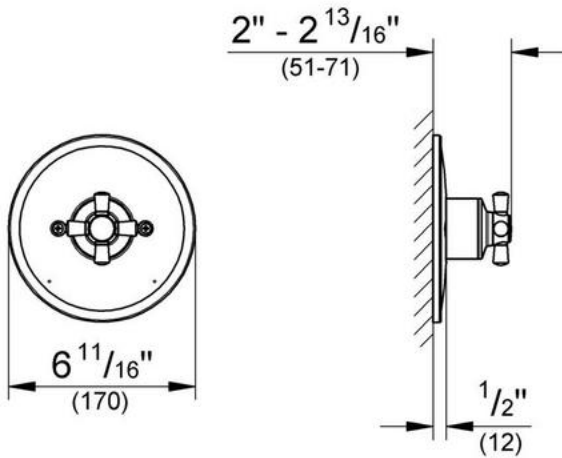

19 311 Pressure Balance Valve trim

Description

Arden Spoke Handle

For use with Grohsafe® Pressure Balance Rough-In Valve 35 015 (sold separately)

Flow Rate

N/A

Finish Options

19 311 000 Starlight® Chrome
19 311 ENO Infinity Brushed Nickel

Accessories 27 414

Tubular shower arm

Description

5 5/8" tubular shower arm
with flange
1/2" male threads

Flow Rate

N/A

Code Compliance

* ASME/ANSI A112.18.M

Finish Options

27 414 000 Chrome

27 295 Shower Head

Description

Wide spray face with 3 spray patterns
Grohe DreamSpray® Technology
SpeedClean® Anti-Lime System

Spray Adjustable: Normal/Jet/Massage

Flow Rate

2.5 gpm at 80 psi (9.5 lpm)

Code Compliance

ASME/ANSI A112.18.1M

Finish Options

27 295 000 Starlight® Chrome