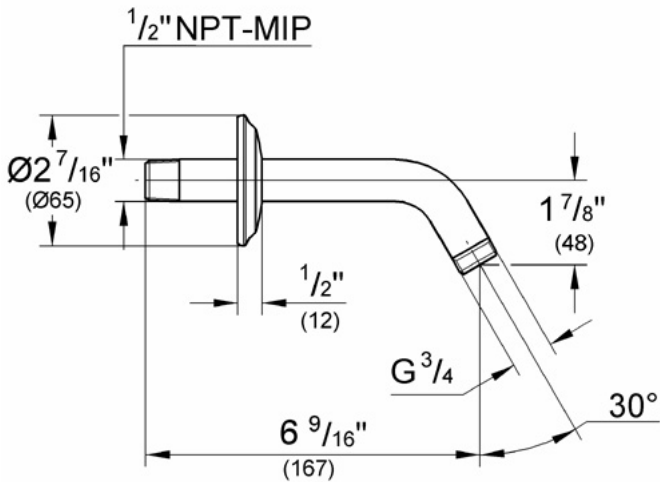

Finish Options

- 27 011 OOO Chrome
- 27 011 ROO Infinity Polished Brass
- 27 011 AVO Infinity Satin Nickel
- 27 011 RRO Velour Chrome
- 27 011 BEO Sterling Infinity Finish
- 27 011 ENO Infinity Brushed Nickel
- 27 011 ZBO Oil Rubbed Bronze