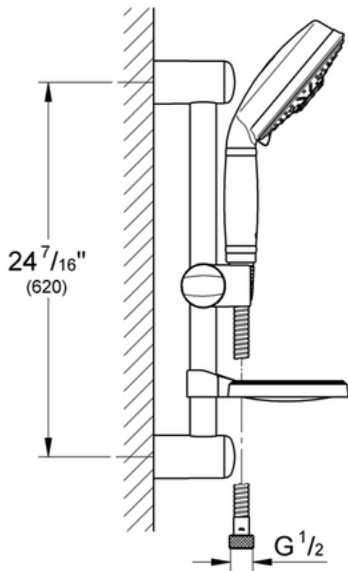

27 140 Shower Set

Description

Rainshower Rustic Hand-Held (27 129)
3 spray patterns: Rain, Jet, Laminar
GROHE DreamSpray® Technology
SpeedClean® Anti-Lime System
24" adjustable height shower bar
59" shower hose
Universal tray
Swivel hand shower holder

Flow Rate

N/A

Code Compliance

ASME/ANSI A112.18.1M

Finish Options

27 140 OOO Starlight® Chrome
27 140 BEO Sterling Infinity Finish
27 140 ENO Infinity Brushed Nickel
27 140 ZBO Oil Rubbed Bronze