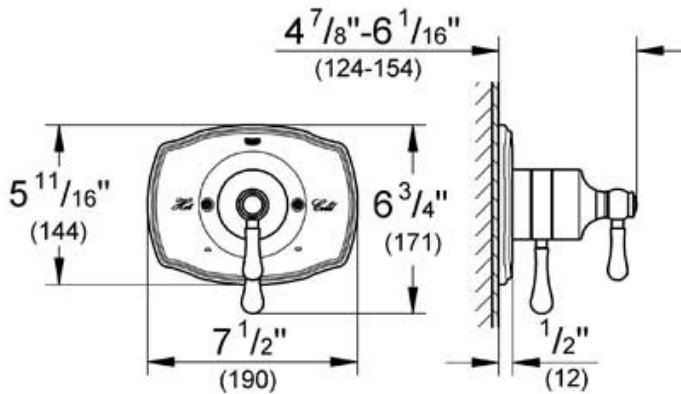

Available Finishes

000 Starlight® Chrome
BE0 Polished Nickel Infinity Finish
EN0 Infinity Brushed Nickel
ZB0 Oil Rubbed Bronze