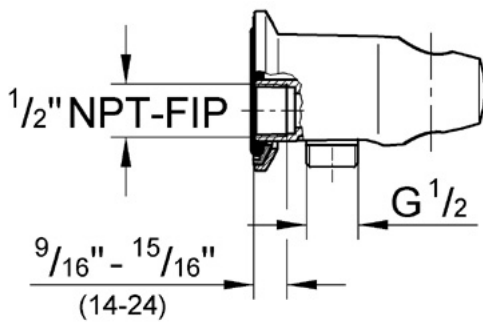

Finish Options

- 28 484 OOO Chrome
- 28 484 ROO Infinity Polished Brass
- 28 484 AVO Infinity Satin Nickel
- 28 484 RRO Velour Chrome
- 28 484 BEO Sterling Infinity Finish
- 28 484 ENO Infinity Brushed Nickel
- 28 484 ZBO Oil Rubbed Bronze