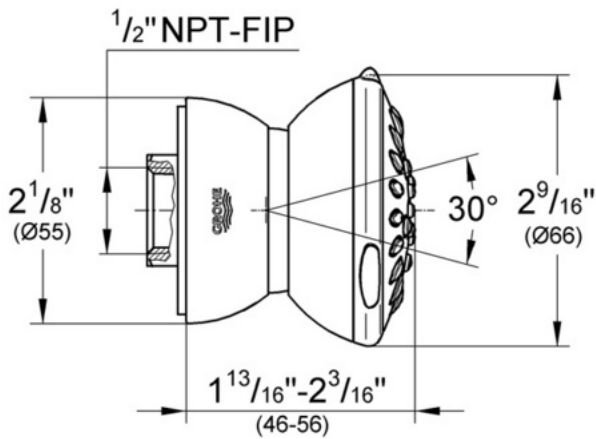

Finish Options

- 27 070 OOO Chrome
- 27 070 ENO Infinity Brushed Nickel
- 27 070 ZBO Oil Rubbed Bronze