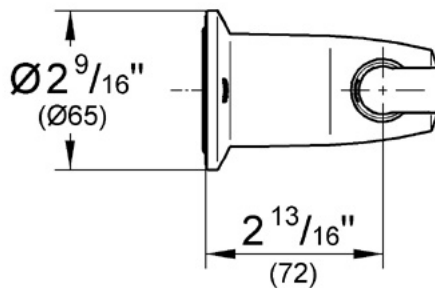

Finish Options

- 28 484 OOO Chrome
- 28 484 ROO Infinity Polished Brass
- 28 484 AVO Infinity Satin Nickel
- 28 484 RRO Velour Chrome
- 28 484 BEO Sterling Infinity Finish
- 28 484 ENO Infinity Brushed Nickel
- 28 484 ZBO Oil Rubbed Bronze