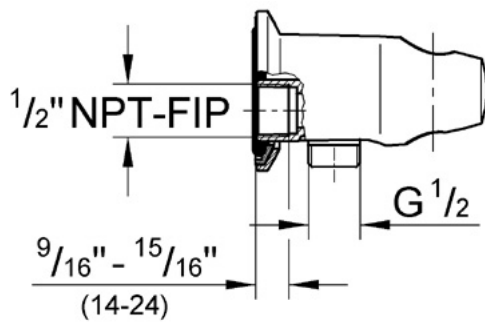

### Description

Inlet: 1/2" NPT female thread