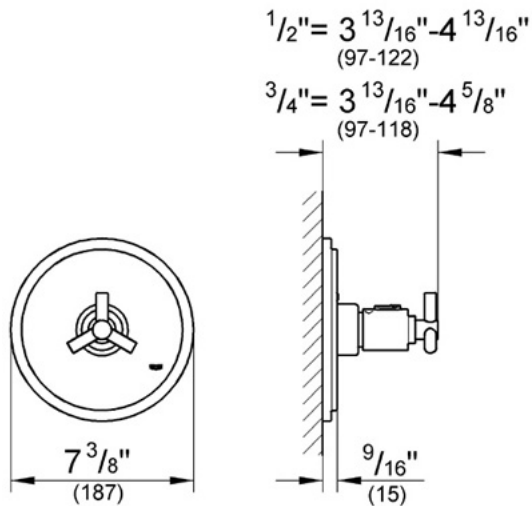

Finish Options

- 19 169 OOO Starlight® Chrome
- 19 169 AVO Infinity Satin Nickel
- 19 169 BEO Sterling Infinity Finish
- 19 169 ENO Infinity Brushed Nickel