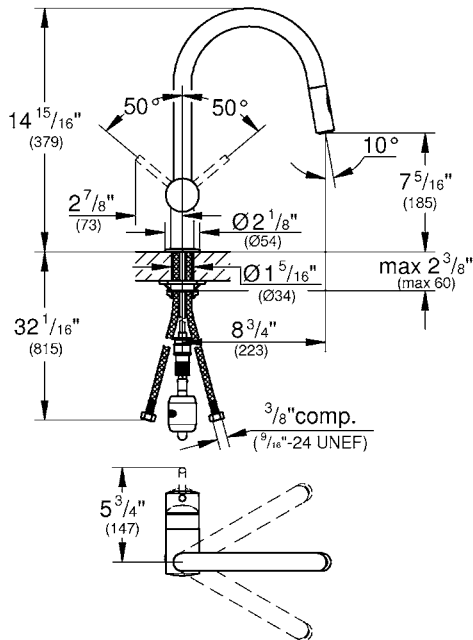

MINTA
Single-Handle Kitchen Faucet
MODEL # 31378003

Pure Freude
an Wasser

Product Description:

MINTA

Single-Handle Kitchen Faucet

Standard Specification:

- C-spout
- Single hole installation
- **GROHE SilkMove** ceramic cartridge
- **GROHE StarLight** chrome finish
- Adjustable flow rate limiter
- Pull-out dual spray - switch from regular flow to shower spray
- Swivel Spout
- Integrated non-return valve
- SpeedClean anti-lime system
- Stainless steel flex lines
- Quick installation system
- Single Lever handle
- Spout Reach $8 \frac{9}{16}''$
- Protected against backflow
- Max Flow Rate: 1.75 gpm (6.6 L/min)
- GROHE Limited Lifetime Warranty

Applicable Codes & Standards:

- Energy Policy Act of 1992
- NSF 61
- NSF 372
- ASME A112.18.1/CSA B125.1
- US Federal and State material regulations
- ICC/ANSI A117.1

Color:

- 31378003 Straight Chrome

Adaptor

Adaptor

Standard Specification:

- Foot control: activation of water via contact with sensor
- 6 V lithium-battery supply (type CR-P2)
- **CE approved**
- Solenoid valve
- Fixed value mixing valve
- Automatic safety stop after 60 sec. (factory set)
- Retro-fit upgrade set compatible with all GROHE pull-out and pull-down kitchen faucets: K7® (32 178), LadyLux® (32 298, 32 226, 32 283, 33 893, 32 245, 32 256, 33 755, 33 759), Minta™ (32 319, 31 378), Bridgeford® (33 870), Concetto (32 665, 31 479, 31 453), Essence New (30 271), Parkfield® (30 213, 30 296), Eurodisc®/Eurodisc® Cosmopolitan (33 330), Europlus (32 946) and Alira (32 999)

Color:

- 30310 000 chrome