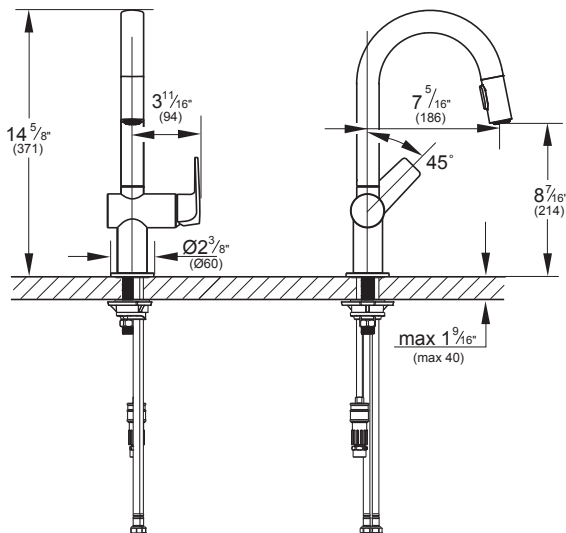

DEFINED  
Dual Spray Pull-Down  
Bar Faucet

MODEL # 30378000

Pure Freude  
an Wasser

GROHE

ADA CEC

**Product Description:**

**DEFINED**

**Dual Spray Pull-Down Bar Faucet**

**Standard Specification:**

- GROHE SilkMove®
- GROHE StarLight®
- GROHE Magnetic Docking guarantees easy retraction and smooth docking of the spray head back to the starting position
- Pull-down dual spray with toggle function: allows you to switch between stream spray and shower spray
- 14 5/8" Faucet height
- 8 7/16" Aerator height
- 7 5/16" Faucet reach
- Speed Clean® anti-lime system
- Forward rotation lever - does not hit backsplash
- 360° Swivel radius
- Solid brass body
- Flexible connection hoses
- 1.75gpm flow rate
- CEC/CALGreen compliant