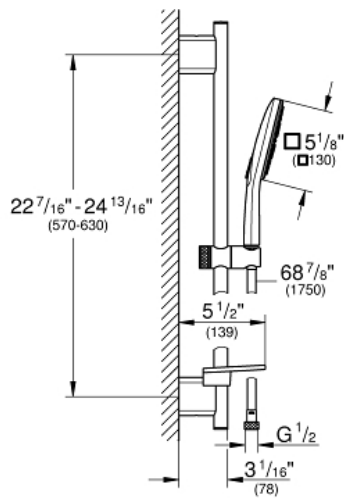

RAINSHOWER SMARTACTIVE
130 CUBE
Shower Set
MODEL # 26585000

Pure Freude
an Wasser

GROHE

Product Description:
RAINSHOWER SMARTACTIVE 130 CUBE
Shower Set

Standard Specification:

- Consisting of:
- Rainshower SmartActive 130 Cube Hand Shower (26 552)
- 24" Shower Bar (26 602)
- Rotaflex metal shower hose 69" (1750mm)
- GROHE EasyReach tray
- GROHE EcoJoy 1.75 gpm (6.6 l/min) flow limiter
- GROHE DreamSpray perfect spray pattern
- GROHE StarLight chrome finish
- GROHE QuickFix Plus adjustable distance between brackets for adaption to existing drilling holes
- GROHE TileFix adjustable depth on upper and lower bracket
- SpeedClean anti-lime system
- Inner WaterGuide for a longer life
- Twistfree to prevent hose from twisting

Applicable Codes & Standards:

- Energy Policy Act of 1992
- ASME A112.18.1/CSA B125.1
- EPA WaterSense®
- CalGreen
- LOGO CEC

Color:

- 26585000 StarLight Chrome