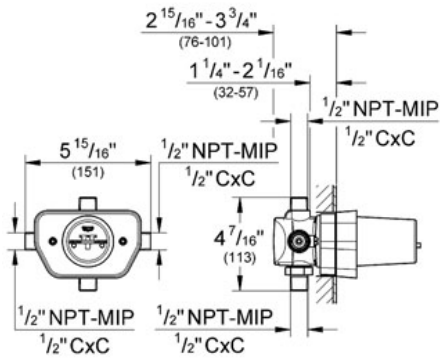

Product Description:
Thermostat for bath/shower mixer 1/2"

Standard Specification:

- GROHE TurboStat® Compact cartridge with wax thermoelement
- Without shut-off device
- Rough-in
- Without finish trim set
- Wall installation
- Built-in non-return valve with dirt strainer
- Integrated stop valves
- 1/2" NPT Male Threads
- Back-to-back installation by reversing the cartridge
- No additional parts required
- Outlets can only be used with separate stop valves
- Max Flow Rate 9 gpm at 45 psi (34.1 L/min)