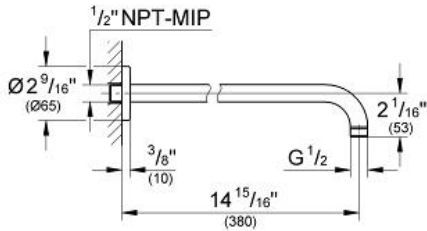

GROHE

**Product Description:**  
RAINSHOWER MONO 310  
Shower Head 1 Spray

**Standard Specification:**

- GROHE PureRain
- Spray plate hard graphite
- Ball joint with turning angle  $\pm 10^\circ$
- 1/2" Connection thread
- **GROHE EcoJoy** 1.75 gpm (6.6 l/min) flow limiter
- **GROHE DreamSpray** perfect spray pattern
- **GROHE StarLight** finish
- **SpeedClean** anti-lime system
- Inner WaterGuide for a longer life
- Suitable for instantaneous heater
- Min. recommended pressure: 15 psi (1.0 bar)

GROHE

**Product Description:**  
RAINSHOWER  
16" Shower Arm

**Standard Specification:**

- 1/2" (13 mm) NPT Male Threads
- Can be used with all Rainshower shower heads except Rainshower Jumbo (28 783)
- **GROHE StarLight** finish