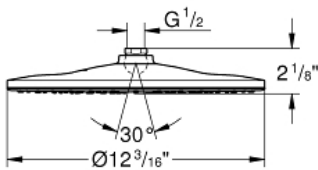

GROHE

**Product Description:**  
RAINSHOWER MONO 310  
Shower Head 1 Spray

**Standard Specification:**

- GROHE PureRain
- Spray plate hard graphite
- Ball joint with turning angle  $\pm 10^\circ$
- 1/2" Connection thread
- **GROHE EcoJoy** 1.75 gpm (6.6 l/min) flow limiter
- **GROHE DreamSpray** perfect spray pattern
- **GROHE StarLight** finish
- **SpeedClean** anti-lime system
- Inner WaterGuide for a longer life
- Suitable for instantaneous heater
- Min. recommended pressure: 15 psi (1.0 bar)

GROHE

**Product Description:**  
RAINSHOWER  
16" Shower Arm

**Standard Specification:**

- 1/2" (13 mm) NPT Male Threads
- Can be used with all Rainshower shower heads except Rainshower Jumbo (28 783)
- **GROHE StarLight** finish