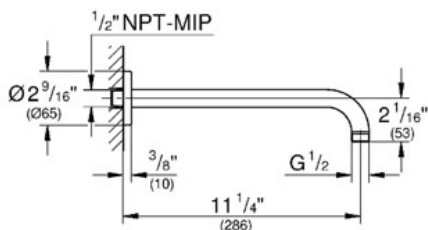

**Standard Specification:**

- 1/2" Universal inlets
- 1/2" Universal outlets
- Handle limit stop
- Includes plug for 3-port installation
- Universal connection is 1/2" male threads by copper sweat
- Service stops
- Max flow rate (top port) 3.0 gpm at 45 psi (11 l/min), (bottom port) 5.2 gpm at 45 psi (19 l/min)
- Cartridge ships with the trim

**Product Description:**  
**Head Shower 1 Spray**

**Standard Specification:**

- Rain spray pattern (1 spray-rain)
- 12 1/4"
- Metal
- 20° swivel ball joint ( $\pm 20^\circ$ )
- 1/2" Connection thread
- **GROHE EcoJoy** 1.8 gpm (6.6 l/min) flow limiter
- **GROHE DreamSpray** perfect spray pattern
- **GROHE StarLight** chrome finish
- **SpeedClean**® anti-lime system
- Suitable for instantaneous heater

**Product Description:**  
Shower Arm 11 1/4" NPT

**Standard Specification:**

- GROHE StarLight® finish
- Can be used with all Rainshower shower heads except Rainshower Jumbo
- 1/2" NPT Male Threads

**Applicable Codes & Standards:**