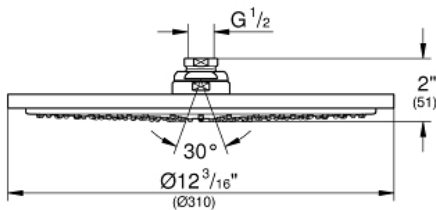

Color:

- 26472000 StarLight Chrome