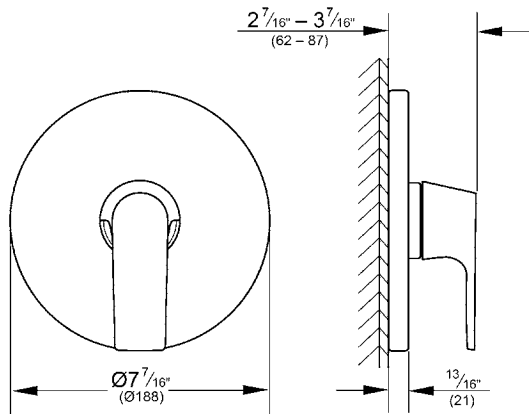

DEFINED  
Pressure Balance Valve Trim  
MODEL # 29298000

Pure Freude  
an Wasser

ADA

**Product Description:**  
**DEFINED**  
Pressure Balance Valve Trim

**Standard Specification:**

- GROHE StarLight chrome finish
- GROHE SilkMove
- Metal lever handle
- For use with Grohsafe rough-in valve (35 110 000)
- Includes cartridge
- Available at FERGUSON and Build.com

**Standard Specification:**

- 1/2" Universal inlets
- 1/2" Universal outlets
- Handle limit stop
- Includes plug for 3-port installation
- Universal connection is 1/2" male threads by copper sweat
- Service stops
- Max flow rate (top port) 3.0 gpm at 45 psi (11 l/min), (bottom port) 5.2 gpm at 45 psi (19 l/min)
- Cartridge ships with the trim

**Product Description:**  
**Head Shower 1 Spray**

**Standard Specification:**

- Rain spray pattern (1 spray-rain)
- 12 1/4"
- Metal
- 20° swivel ball joint ( $\pm 20^\circ$ )
- 1/2" Connection thread
- **GROHE EcoJoy** 1.8 gpm (6.6 l/min) flow limiter
- **GROHE DreamSpray** perfect spray pattern
- **GROHE StarLight** chrome finish
- **SpeedClean**® anti-lime system
- Suitable for instantaneous heater

**Product Description:**  
Shower Arm 11 1/4" NPT

**Standard Specification:**

- GROHE StarLight® finish
- Can be used with all Rainshower shower heads except Rainshower Jumbo
- 1/2" NPT Male Threads

**Applicable Codes & Standards:**