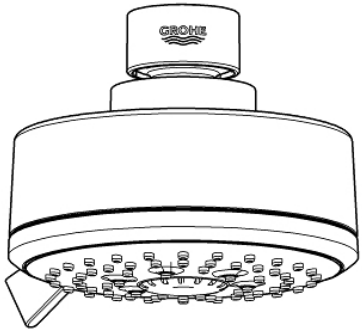

- 3 outlets 1/2" Female NPT
- 2 inlets 1/2" Female NPT
- Installation depth 3"-4" (75-105 mm)
- Pre-mounted flushing plug
- Stable built-in box and plaster guard
- Mounting options for solid walls and dry walls
- Trim not included

Applicable Codes & Standards:

- ASME A112.18.1/CSA B125.1

Color:

- 35601000 StarLight Chrome

NEW TEMPESTA
COSMOPOLITAN 100
Shower Head 4 Sprays
MODEL # 26043A01

Pure Freude
an Wasser

GROHE

Product Description:
NEW TEMPESTA COSMOPOLITAN 100
Shower Head 4 Sprays

Standard Specification:

- 4 Sprays: GROHE Rain O², Rain, Massage and Jet
- Rotating ball joint $\pm 15^\circ$
- 1/2" Connection thread
- **GROHE EcoJoy** 1.75 gpm (6.6 l/min) flow limiter
- **GROHE DreamSpray** perfect spray pattern
- **GROHE StarLight** finish
- **SpeedClean** anti-lime system
- Inner WaterGuide for a longer life
- Max Flow Rate: 1.75 gpm (6.6 L/min)
- Min. recommended pressure: 15 psi (1.0 bar)