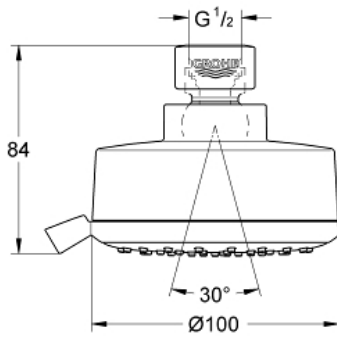

NEW TEMPESTA
COSMOPOLITAN 100
Shower Head 4 Sprays
MODEL # 26043A01

Pure Freude
an Wasser

GROHE

Product Description:
NEW TEMPESTA COSMOPOLITAN 100
Shower Head 4 Sprays

Standard Specification:

- 4 Sprays: GROHE Rain O², Rain, Massage and Jet
- Rotating ball joint $\pm 15^\circ$
- 1/2" Connection thread
- **GROHE EcoJoy** 1.75 gpm (6.6 l/min) flow limiter
- **GROHE DreamSpray** perfect spray pattern
- **GROHE StarLight** finish
- **SpeedClean** anti-lime system
- Inner WaterGuide for a longer life
- Max Flow Rate: 1.75 gpm (6.6 L/min)
- Min. recommended pressure: 15 psi (1.0 bar)

Applicable Codes & Standards:

- Energy Policy Act of 1992
- ASME A112.18.1/CSA B125.1
- EPA WaterSense®
- CalGreen

Color:

□ 26043A01