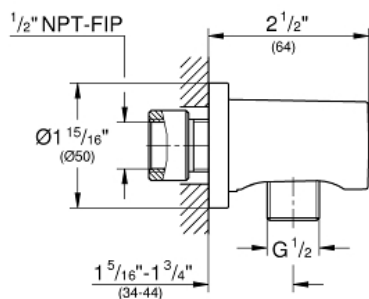

GROHE

Product Description:
RELEXA
6 5/8" Tubular Shower Arm

Standard Specification:

- GROHE StarLight chrome finish

Applicable Codes & Standards:

- Energy Policy Act of 1992
- ASME A112.18.1/CSA B125.1

Color:

- 27412BE0 Polished Nickel InfinityFinish

RAINSHOWER
Shower Wall Union, 1/2"
MODEL # 26635BE0

Pure Freude
an Wasser

GROHE

Product Description:
RAINSHOWER
Shower Wall Union, 1/2"

Standard Specification:

- 1/2" NPT Female Threads
- Check valve included to prevent backflow
- GROHE StarLight finish