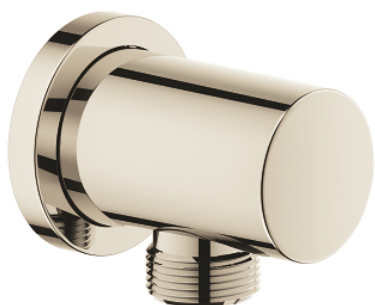

Standard Specification:

- Required rough-in-set sold separately (GROHE Rapido SmartBox 35 601 000)
- Metal wall escutcheon with **GROHE QuickFix** (covered escutcheon and shaft sealing, covered fixing), 6° angle adjustable
- 3/8" (10 mm) thin profile escutcheon
- **GROHE StarLight** finish
- SmartControl push for ON-OFF, turn for volume adjustment from EcoJoy to Full Flow
- Includes various icons to customize push buttons
- **GROHE TurboStat** Compact cartridge with wax thermoelement
- **GROHE SafeStop** safety button at 100°F/38°C
- Built-in check valve with dirt strainer
- Multiple outlets can be run simultaneously
- Maximum flow performance combined: 7.7gpm (29L/min) @ 43.5 psi (3 bar)
- Optional flow reducer for CALGreen compliance included

Applicable Codes & Standards:

- ASME A112.18.1/CSA B125.1

Color:

- 35601000 StarLight Chrome

NEW TEMPESTA
COSMOPOLITAN 100
Shower Head 4 Sprays
MODEL # 26043A01

Pure Freude
an Wasser

GROHE

Product Description:
NEW TEMPESTA COSMOPOLITAN 100
Shower Head 4 Sprays

GROHE

Product Description:
RELEXA
6 5/8" Tubular Shower Arm

Standard Specification:

- GROHE StarLight chrome finish

Applicable Codes & Standards:

- Energy Policy Act of 1992
- ASME A112.18.1/CSA B125.1

Color:

- 27412BE0 Polished Nickel InfinityFinish

RAINSHOWER
Shower Wall Union, 1/2"
MODEL # 26635BE0

Pure Freude
an Wasser

GROHE

Product Description:
RAINSHOWER
Shower Wall Union, 1/2"

Standard Specification:

- 1/2" NPT Female Threads
- Check valve included to prevent backflow
- GROHE StarLight finish