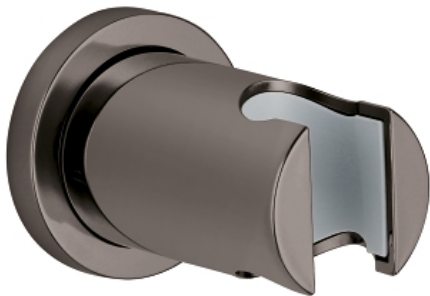

GROHE

Product Description:
RAINSHOWER
Wall Hand Shower Holder

Standard Specification:

- Non-Adjustable Shower Head
- With round escutcheon
- GROHE StarLight finish

Applicable Codes & Standards:

- ASME A112.18.1/CSA B125.1