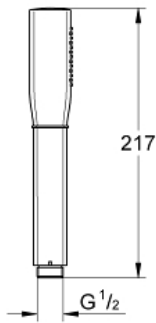

# GRANDERA STICK Hand Shower

MODEL # 26037001

Pure Freude  
an Wasser

**GROHE**

## Product Description: GRANDERA STICK Hand Shower

### Standard Specification:

- Metal
- GROHE EcoJoy 1.75 gpm (6.6 l/min) flow limiter
- GROHE DreamSpray perfect spray pattern
- Inner WaterGuide for a longer life
- GROHE CoolTouch No risk of scalding
- GROHE StarLight chrome finish
- SpeedClean anti-lime system
- Suitable for instantaneous heater
- Universal mounting system (fits all standard shower hoses)
- Min. recommended pressure: 15 psi (1.0 bar)
- Max Flow Rate: 2.0 gpm (7.6 l/min)