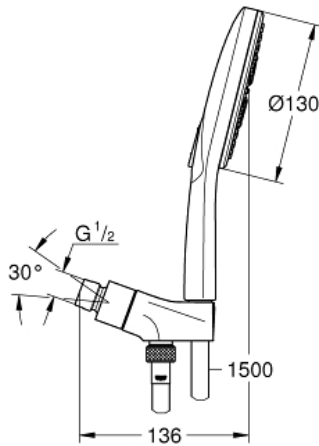

RAINSHOWER SMARTACTIVE
130
Shower Set
MODEL # 26604000

Pure Freude
an Wasser

GROHE

Product Description:
RAINSHOWER SMARTACTIVE 130
Shower Set

Standard Specification:

- Consisting of:
- Rainshower SmartActive 130 Hand Shower (26 545)
- Hand Shower Bracket
- Rotaflex Metal Longlife shower hose, 59" (1500mm) (28 417)
- **GROHE EcoJoy** 1.75 gpm (6.6 l/min) flow limiter
- **GROHE DreamSpray** perfect spray pattern
- **GROHE StarLight** chrome finish
- **SpeedClean** anti-lime system
- Inner WaterGuide for a longer life
- Twistfree to prevent hose from twisting

Color:

- 26604000 StarLight Chrome