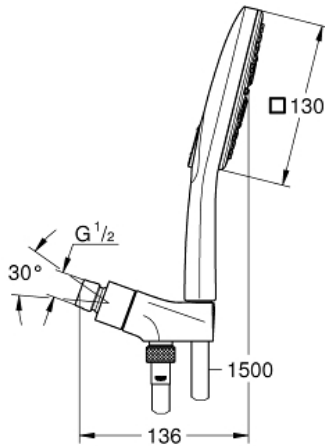

RAINSHOWER SMARTACTIVE  
130 CUBE  
Shower Set  
MODEL # 26605000

Pure Freude  
an Wasser

GROHE

**Product Description:**

**RAINSHOWER SMARTACTIVE 130 CUBE  
Shower Set**

**Standard Specification:**

- Consisting of:
- Rainshower SmartActive 130 Cube Hand Shower (26 552)
- Hand Shower Bracket
- Rotaflex Metal Longlife shower hose, 59" (1500mm) (28 417)
- GROHE EcoJoy 1.75 gpm (6.6 l/min) flow limiter
- GROHE DreamSpray perfect spray pattern
- GROHE StarLight chrome finish
- SpeedClean anti-lime system
- Inner WaterGuide for a longer life
- Twistfree to prevent hose from twisting