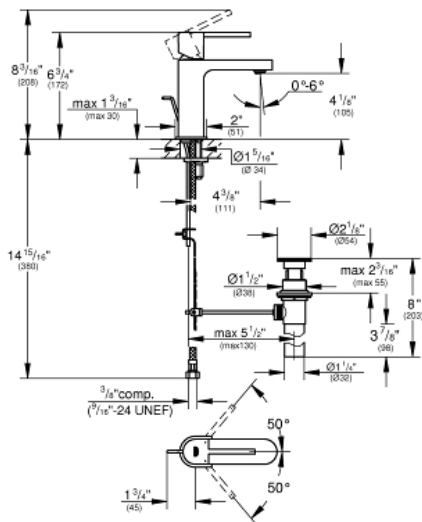

PLUS Single-Handle Bathroom Faucet S- Size

MODEL # 33170003

Pure Freude
an Wasser

GROHE

Product Description:

PLUS

Single-Handle Bathroom Faucet S-Size

Standard Specification:

- Single hole installation
- Metal lever handle
- **GROHE SilkMove** 1.1" (28 mm) ceramic cartridge
- With temperature limiter
- **GROHE StarLight** chrome finish
- **GROHE EcoJoy**
- **GROHE AquaGuide** adjustable flow control
- **GROHE QuickFix** installation system
- Includes waste-set drain assembly
- Stainless steel flex lines
- Max flow rate: 1.2 gpm (4.56 L/min)