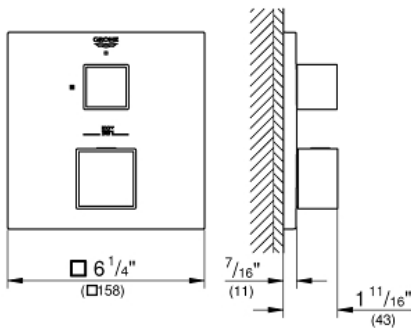

GROHTHERM CUBE  
Single Function 2-Handle  
Thermostatic Trim

MODEL # 24157000

Pure Freude  
an Wasser

GROHE

**Product Description:**  
**GROHTHERM CUBE**  
**Single Function 2-Handle Thermostatic Trim**

**Standard Specification:**

- Final installation set for:
- Required rough-in-set sold separately (GROHE Rapido SmartBox 35 601 000)
- **GROHE TurboStat** Compact cartridge with wax thermoelement
- **GROHE StarLight** chrome finish
- Wall trim plate with GROHE QuickFix (Concealing mounting screws)
- Metal trim angle adjustable up to 6°
- Thermostatic temperature control with SafeStop at 100° F/38° C
- GROHE SafeStop Plus temperature limiter at 115° F/46° C
- Volume control with ceramic stop valve, 120°
- Requires Rough-In Set (29 038 001) (sold separately)