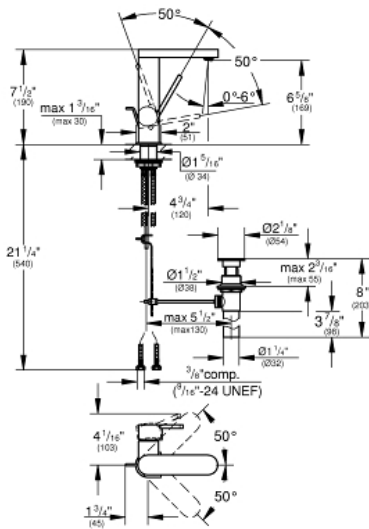

GROHE PLUS Single-Handle Bathroom Faucet M-Size

MODEL # 23956003

Pure Freude
an Wasser

GROHE

Product Description:

**GROHE PLUS
Single-Handle Bathroom Faucet M-Size**

Standard Specification:

- Single hole installation
- Metal lever handle
- **GROHE SilkMove** 1.1" (28 mm) ceramic cartridge
- With temperature limiter
- **GROHE StarLight** chrome finish
- **GROHE EcoJoy**
- **GROHE AquaGuide** adjustable flow control
- **GROHE QuickFix** installation system
- Swivel spout with easy docking
- Swivel area 90°
- Includes waste-set drain assembly
- Stainless steel flex lines
- Max flow rate: 1.2 gpm (4.56 L/min)

Color:

□ 23956003 StarLight Chrome