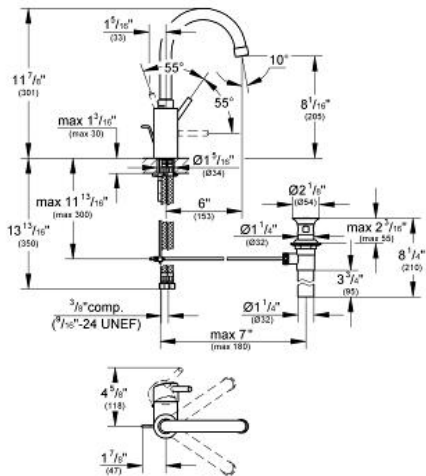

CONCETTO
Single-lever basin mixer 1/2"
L-Size
MODEL # 32138

Pure Freude an Wasser

GROHE America, Inc | 200 North Gary Avenue, Suite G, Roselle, IL 60172
Phone: +1 (800) 444-7643 | Fax: +1 (800) 225-2778 | us-customerservice@grohe.com

Product Description:
Single-lever basin mixer 1/2"
L-Size

Standard Specification:

- Single hole installation
- **GROHE StarLight®** finish
- **GROHE SilkMove** 35 mm ceramic cartridge
- Adjustable flow rate limiter
- Swivel tubular spout with stop limiter
- Flow control
- Stainless Steel Braided Flexible Supplies
- 1 1/4" pop-up waste set
- **GROHE QuickFix®** rapid installation system
- Lever attachment cover
- Optional temperature limiter ref. no. 46 375
- Max Flow Rate: 1.5 gpm (5.7 L/min)

Applicable Codes & Standards:

- Energy Policy Act of 1992
- NSF 61
- ASME A112.18.1/CSA B125.1
- US Federal and State material regulations
- EPA WaterSense®
- ICC/ANSI A117.1

Color:

- 32138 00A chrome
- 32138 001 chrome
- 32138 ENA brushed nickel
- 32138 EN1 brushed nickel