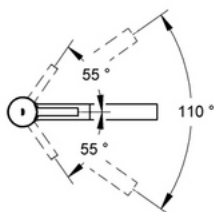

## 32 170 Single Spray Pull-Out

### Flow Rate

2.2 gpm at 45 psi, 2.5 gpm at 80 psi  
 (9.5 lpm)