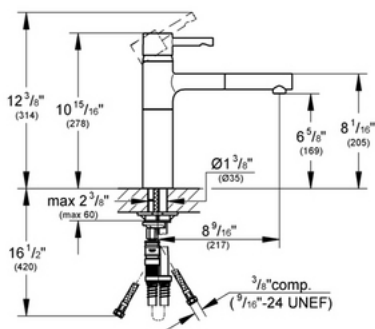

## 32 170 Single Spray Pull-Out

### Description

GROHE SilkMove®; Ceramic Cartridge  
 SpeedClean®; Anti-Lime System  
 Stainless Steel Braided Flexible Supplies  
 Quick Installation System  
 Single Lever Handle  
 8 9/16" Spout Reach

### Flow Rate

2.2 gpm at 45 psi, 2.5 gpm at 80 psi  
 (9.5 lpm)