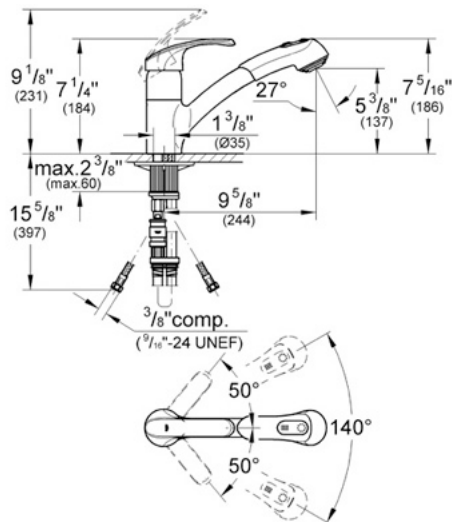

32 999 Dual Spray Pull-Out

Description

Chrome Alira, order #32 999 000
 Single-Handle Kitchen Centerset a
 Dual spray control
 SpeedClean anti-lime system
 140° swivel spout
 Ceramic cartridge
 59" extractable hose
 9 5/8" spout reach
 Quick installation system
 Stainless steel braided flexible supplies
 Integral check valves
 Single hole installation
 IAPMO File #1750

Flow Rate

2.2 at 60 psi, 2.5 at 80 psi (9.5 lpm)

Code Compliance

ASME/ANSI A112.18.1M
 ANSI/NSF Standard 61
 ADA Compliant

Finish Options

32 999 OOO Starlight® Chrome
 32 999 SDO Stainless Steel
 32 999 KDO Stainless Steel/Black