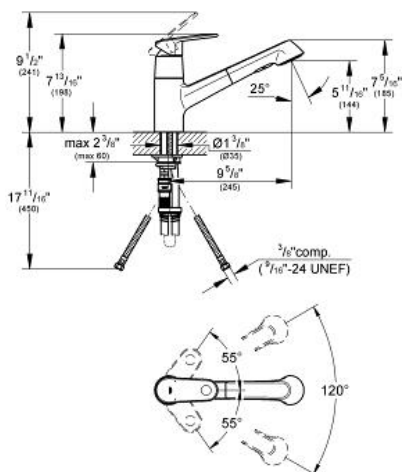

**Product Description:**  
Single-lever sink mixer 1/2"

**Standard Specification:**

- Low spout
- Single hole installation
- GROHE Starlight® finish
- GROHE SilkMove® ceramic cartridge
- Pull-out Dual Spray Control - switches back and forth between regular flow and spray
- Diverter: aerator/shower jet
- Automatic return to aerator
- Adjustable flow rate limiter
- Swivel area 120°
- Metal lever
- Protected against backflow
- Stainless Steel Braided Flexible Supplies
- Quick installation system
- Max Flow Rate 1.75 gpm (6.6 L/min)