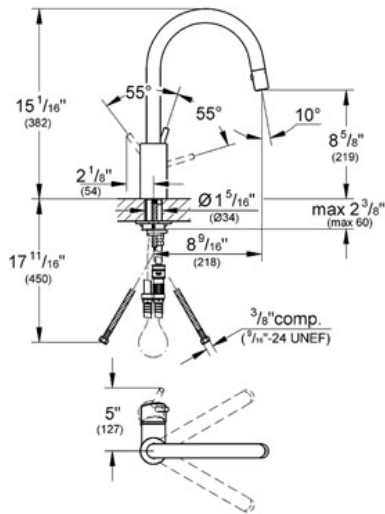

CONCETTO
Single-lever sink mixer 1/2"
MODEL # 32665

Pure Freude an Wasser

GROHE America, Inc | 200 North Gary Avenue, Suite G, Roselle, IL 60172
Phone: +1 (800) 444-7643 | Fax: +1 (800) 225-2778 | us-customerservice@grohe.com

Product Description:
Single-lever sink mixer 1/2"

Standard Specification:

- GROHE StarLight® finish
- GROHE SilkMove® ceramic cartridge
- Single hole installation
- Swivel Spout
- Extractable integrated trigger spray
- Integrated non-return valve
- Stainless Steel Braided Flexible Supplies
- Quick installation system
- **Protected against backflow**
- Max Flow Rate 1.75 gpm (6.6 L/min)
- Variable Handle Positioning