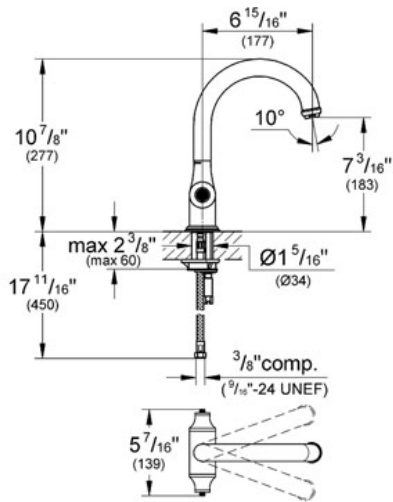

BRIDGEFORD
Single Hole Kitchen Mixer
MODEL # 31055

Pure Freude an Wasser

GROHE America, Inc | 200 North Gary Avenue, Suite G, Roselle, IL 60172
Phone: +1 (800) 444-7643 | Fax: +1 (800) 225-2778 | us-customerservice@grohe.com

Product Description:
Single Hole Kitchen Mixer

Standard Specification:

- GROHE SilkMove®
- GROHE StarLight® finish
- 10 7/8" Faucet Height
- 6 15/16" Swivel spout reach
- 7 3/16" Aerator height
- Solid brass body
- CALGreen compliant
- Less Handles – order handles (18 244 / 18 733) (sold separately)
- Max Flow Rate 1.75 gpm (6.6 L/min)

Applicable Codes & Standards:

- Energy Policy Act of 1992
- NSF 61
- ASME A112.18.1/CSA B125.1
- US Federal and State material regulations
- ICC/ANSI A117.1

Color:

- 31055 000 chrome
- 31055 EN0 Brushed Nickel
- 31055 ZB0 Oil Rubbed Bronze