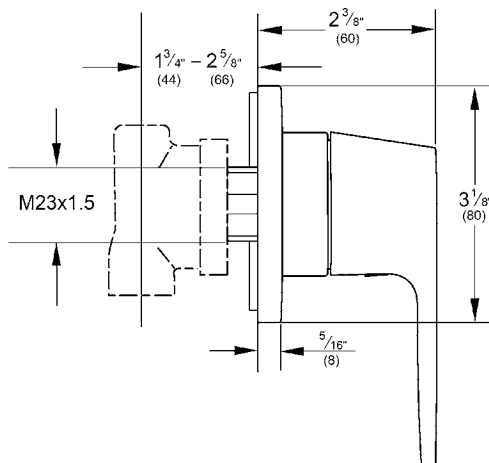

DEFINED
3-Way Diverter Trim
MODEL # 29301000

Pure Freude
an Wasser

GROHE

ADA

C

Product Description:
DEFINED
3-Way Diverter Trim

Standard Specification:

- GROHE StarLight chrome finish
- GROHE SilkMove
- Metal lever handle
- For use with 3-way diverter rough-in valves (29 902) or (29 903)
- Available at FERGUSON and Build.com

Applicable Codes & Standards:

- ASME A112.18.1/CSA B125.1
- ICC/ANSI A117.1

Color:

- 29301000 Starlight Chrome