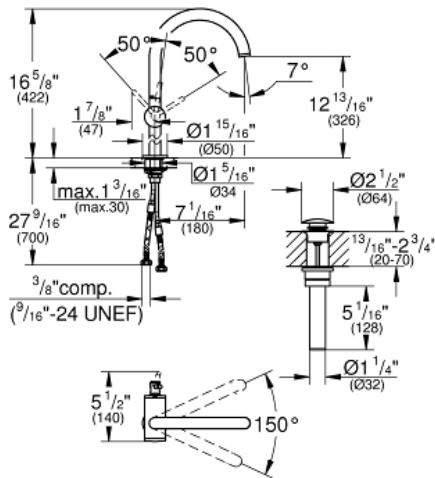

ATRIO  
Single-handle Bathroom Faucet,  
XL-Size

MODEL # 23834EN3

Pure Freude  
an Wasser

GROHE

**Product Description:**

**ATRIO**

**Single-handle Bathroom Faucet, XL-Size**

**Standard Specification:**

- Single hole installation
- For free-standing bath sinks
- **GROHE SilkMove** 1.1" (28 mm) ceramic cartridge
- **GROHE StarLight** finish
- Quick installation system
- Swivel tubular C-spout with flow control
- Stop limiter
- Push-open 1 1/4" (32mm) waste set
- Stainless steel flex lines
- Flow rate: 1.2 gpm (4.5 l/min)