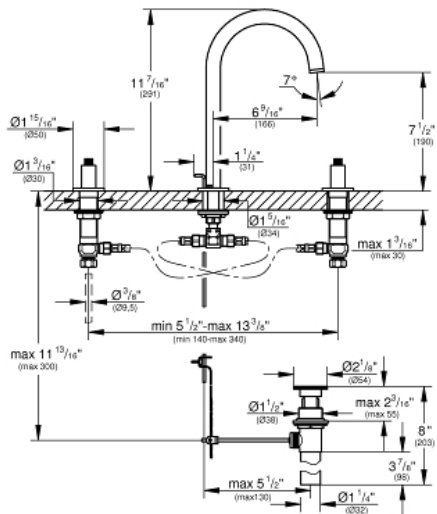

ATRIO
8" Widespread Two-Handle
Bathroom Faucet M-Size

MODEL # 20069003

Pure Freude
an Wasser

GROHE

Product Description:

ATRIO

8" Widespread Two-Handle Bathroom Faucet M-Size

Standard Specification:

- High version
- GROHE StarLight finish
- GROHE SilkMove ceramic cartridge
- Less handles – order (18 026) or (18 027) (sold separately)
- Flow rate: 1.2 gpm (4.5 l/min)

Applicable Codes & Standards:

- Energy Policy Act of 1992
- NSF 61
- ASME A112.18.1/CSA B125.1
- US Federal and State material regulations
- EPA WaterSense®