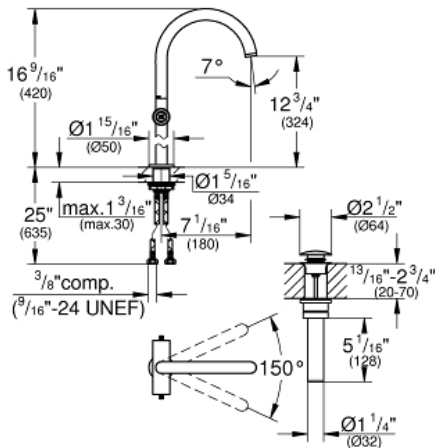

ATRIO
Single-Hole Bathroom Faucet XL-
Size

MODEL # 21046003

Pure Freude
an Wasser

GROHE

Product Description:

ATRIO

Single-Hole Bathroom Faucet XL-Size

Standard Specification:

- GROHE StarLight chrome finish
- GROHE SilkMove ceramic cartridge
- Swivel tubular spout with flow control and stop limiter
- $1/2''$ (13mm) ceramic cartridge (90° turn)
- Push-open $1 \frac{1}{4}''$ (32mm) waste set
- For free-standing bath sinks
- Handles sold separately
- Less handles – order (18 026) or (18 027) (sold separately)
- Flow rate: 1.2 gpm (4.5 l/min)

Applicable Codes & Standards:

- Energy Policy Act of 1992
- NSF 61
- ASME A112.18.1/CSA B125.1
- US Federal and State material regulations
- EPA WaterSense®

Color:

- 21046003 StarLight Chrome