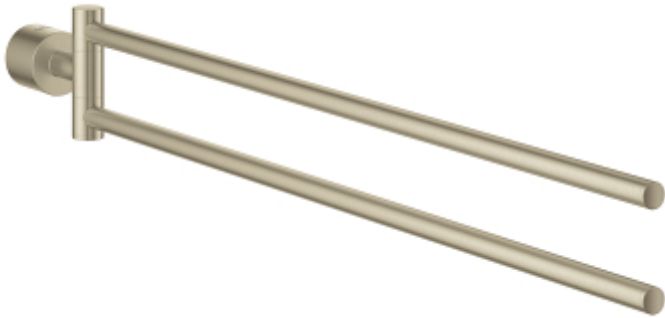

ATRIO
Towel Bar
MODEL # 40308EN3

*Pure Freude
an Wasser*

GROHE

Product Description:

**ATRIO
Towel Bar**

Standard Specification:

- Material: Metal
- Length 18 1/2" (470 mm)
- Concealed fastening
- **GROHE StarLight** finish

Color:

□ 40308EN3 Brushed Nickel InfinityFinish