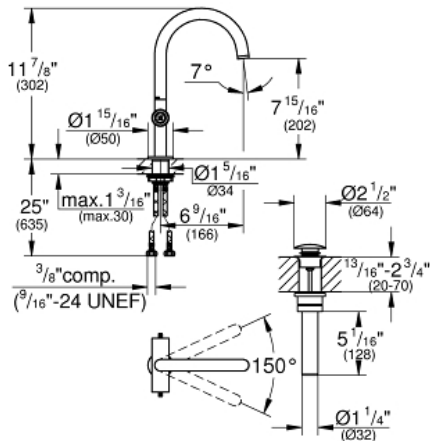

ATRIO
Single-Hole Bathroom Faucet L-
Size

MODEL # 21027003

Pure Freude
an Wasser

GROHE

Product Description:

ATRIO

Single-Hole Bathroom Faucet L-Size

Standard Specification:

- GROHE StarLight chrome finish
- GROHE SilkMove ceramic cartridge
- Swivel tubular spout with flow control and stop limiter
- 1/2" (13mm) ceramic cartridge (90° turn)
- Push-open 1 1/4" (32mm) waste set
- High spout
- Stainless steel flex lines
- Quick installation system
- Less handles – order (18 026) or (18 027) (sold separately)
- Flow rate: 1.2 gpm (4.5 l/min)

Applicable Codes & Standards:

- Energy Policy Act of 1992
- NSF 61
- ASME A112.18.1/CSA B125.1
- US Federal and State material regulations
- EPA WaterSense®

Color:

- 21027003 StarLight Chrome