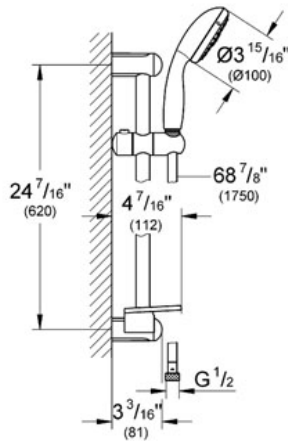

NEW TEMPESTA 100 Shower rail set 4 sprays

MODEL # 28436

Pure Freude an Wasser

GROHE America, Inc | 200 North Gary Avenue, Suite G, Roselle, IL 60172
Phone: +1 (800) 444-7643 | Fax: +1 (800) 225-2778 | us-customerservice@grohe.com

Product Description: Shower rail set 4 sprays

Standard Specification:

- GROHE StarLight® finish
- GROHE DreamSpray® perfect spray pattern
- GROHE EcoJoy® technology for less water and perfect flow
- SpeedClean anti-lime system
- Inner WaterGuide for a longer life
- Suitable for instantaneous heater
- Handshower (28 421 001)
- 24" shower bar (27 523 000)
- Relaxaflex 69" hose (28 154)
- GROHE EasyReach™ tray (27 596 000)
- ShockProof silicone ring prevents damages caused by shower falling
- Min. recommended pressure 15 psi
- Max Flow Rate 2.5 gpm (9.5 L/min)

Applicable Codes & Standards:

- Energy Policy Act of 1992
- ASME A112.18.1/CSA B125.1

Color:

- 28436 001 chrome
- 28436 EN1 Brushed Nickel inf