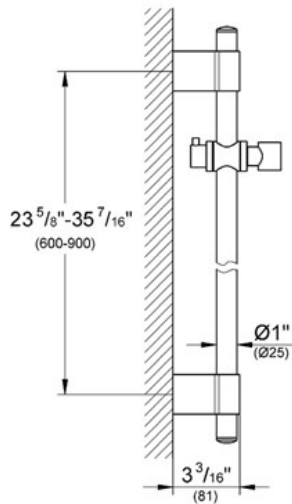

RAINSHOWER® 36" Shower Bar

MODEL # 28819

Pure Freude an Wasser

GROHE America, Inc | 200 North Gary Avenue, Suite G, Roselle, IL 60172
Phone: +1 (800) 444-7643 | Fax: +1 (800) 225-2778 | us-customerservice@grohe.com

Product Description: 36" Shower Bar

Standard Specification:

- GROHE StarLight® finish
- GROHE QuickFix® (adjustable distance between wall shower holders for adaption to existing drillings)
- With wall holders
- Glide element and swivel holder
- Suitable for the Relaxa handshowers
- Trio (28 793)
- Champagne spray (28 794)
- Massage (28 795)
- Five (28 796)
- Suitable for the Rainshower handshowers
- 5 1/8" Classic (28 764)
- 6 1/4" Classic (28 765)
- 5 1/8" Cosmopolitan (28 755)
- 6 1/4" Cosmopolitan (28 756)

Applicable Codes & Standards:

- Energy Policy Act of 1992
- ASME A112.18.1/CSA B125.1

Color:

- 28819 001 chrome
- 28819 EN1 Brushed Nickel inf