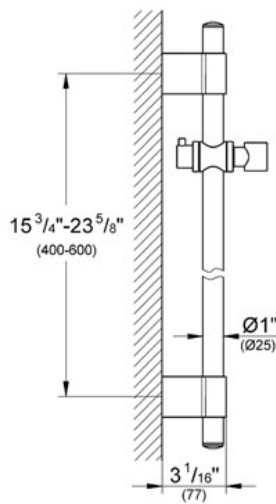

RAINSHOWER®  
24" Shower Bar  
MODEL # 28797

Pure Freude an Wasser

GROHE America, Inc | 200 North Gary Avenue, Suite G, Roselle, IL 60172  
Phone: +1 (800) 444-7643 | Fax: +1 (800) 225-2778 | us-customerservice@grohe.com

**Product Description:**  
**24" Shower Bar**

**Standard Specification:**

- GROHE StarLight® finish
- With wall holders
- Glide element and swivel holder
- Adjustable distance between wall mount shower holders (for adapting to existing piping)
- Suitable for the Relaxa handshowers
  - Trio (28 793)
  - Champagne spray (28 794)
  - Massage (28 795)
  - Five (28 796)
- Suitable for the Rainshower handshowers
  - 5 1/8" Classic (28 764)
  - 6 1/4" Classic (28 765)
  - 5 1/8" Cosmopolitan (28 755)
  - 6 1/4" Cosmopolitan (28 756)

**Applicable Codes & Standards:**

- Energy Policy Act of 1992
- ASME A112.18.1/CSA B125.1

**Color:**

- 28797 001 chrome
- 28797 BE0 Sterling inf
- 28797 EN1 Brushed Nickel inf